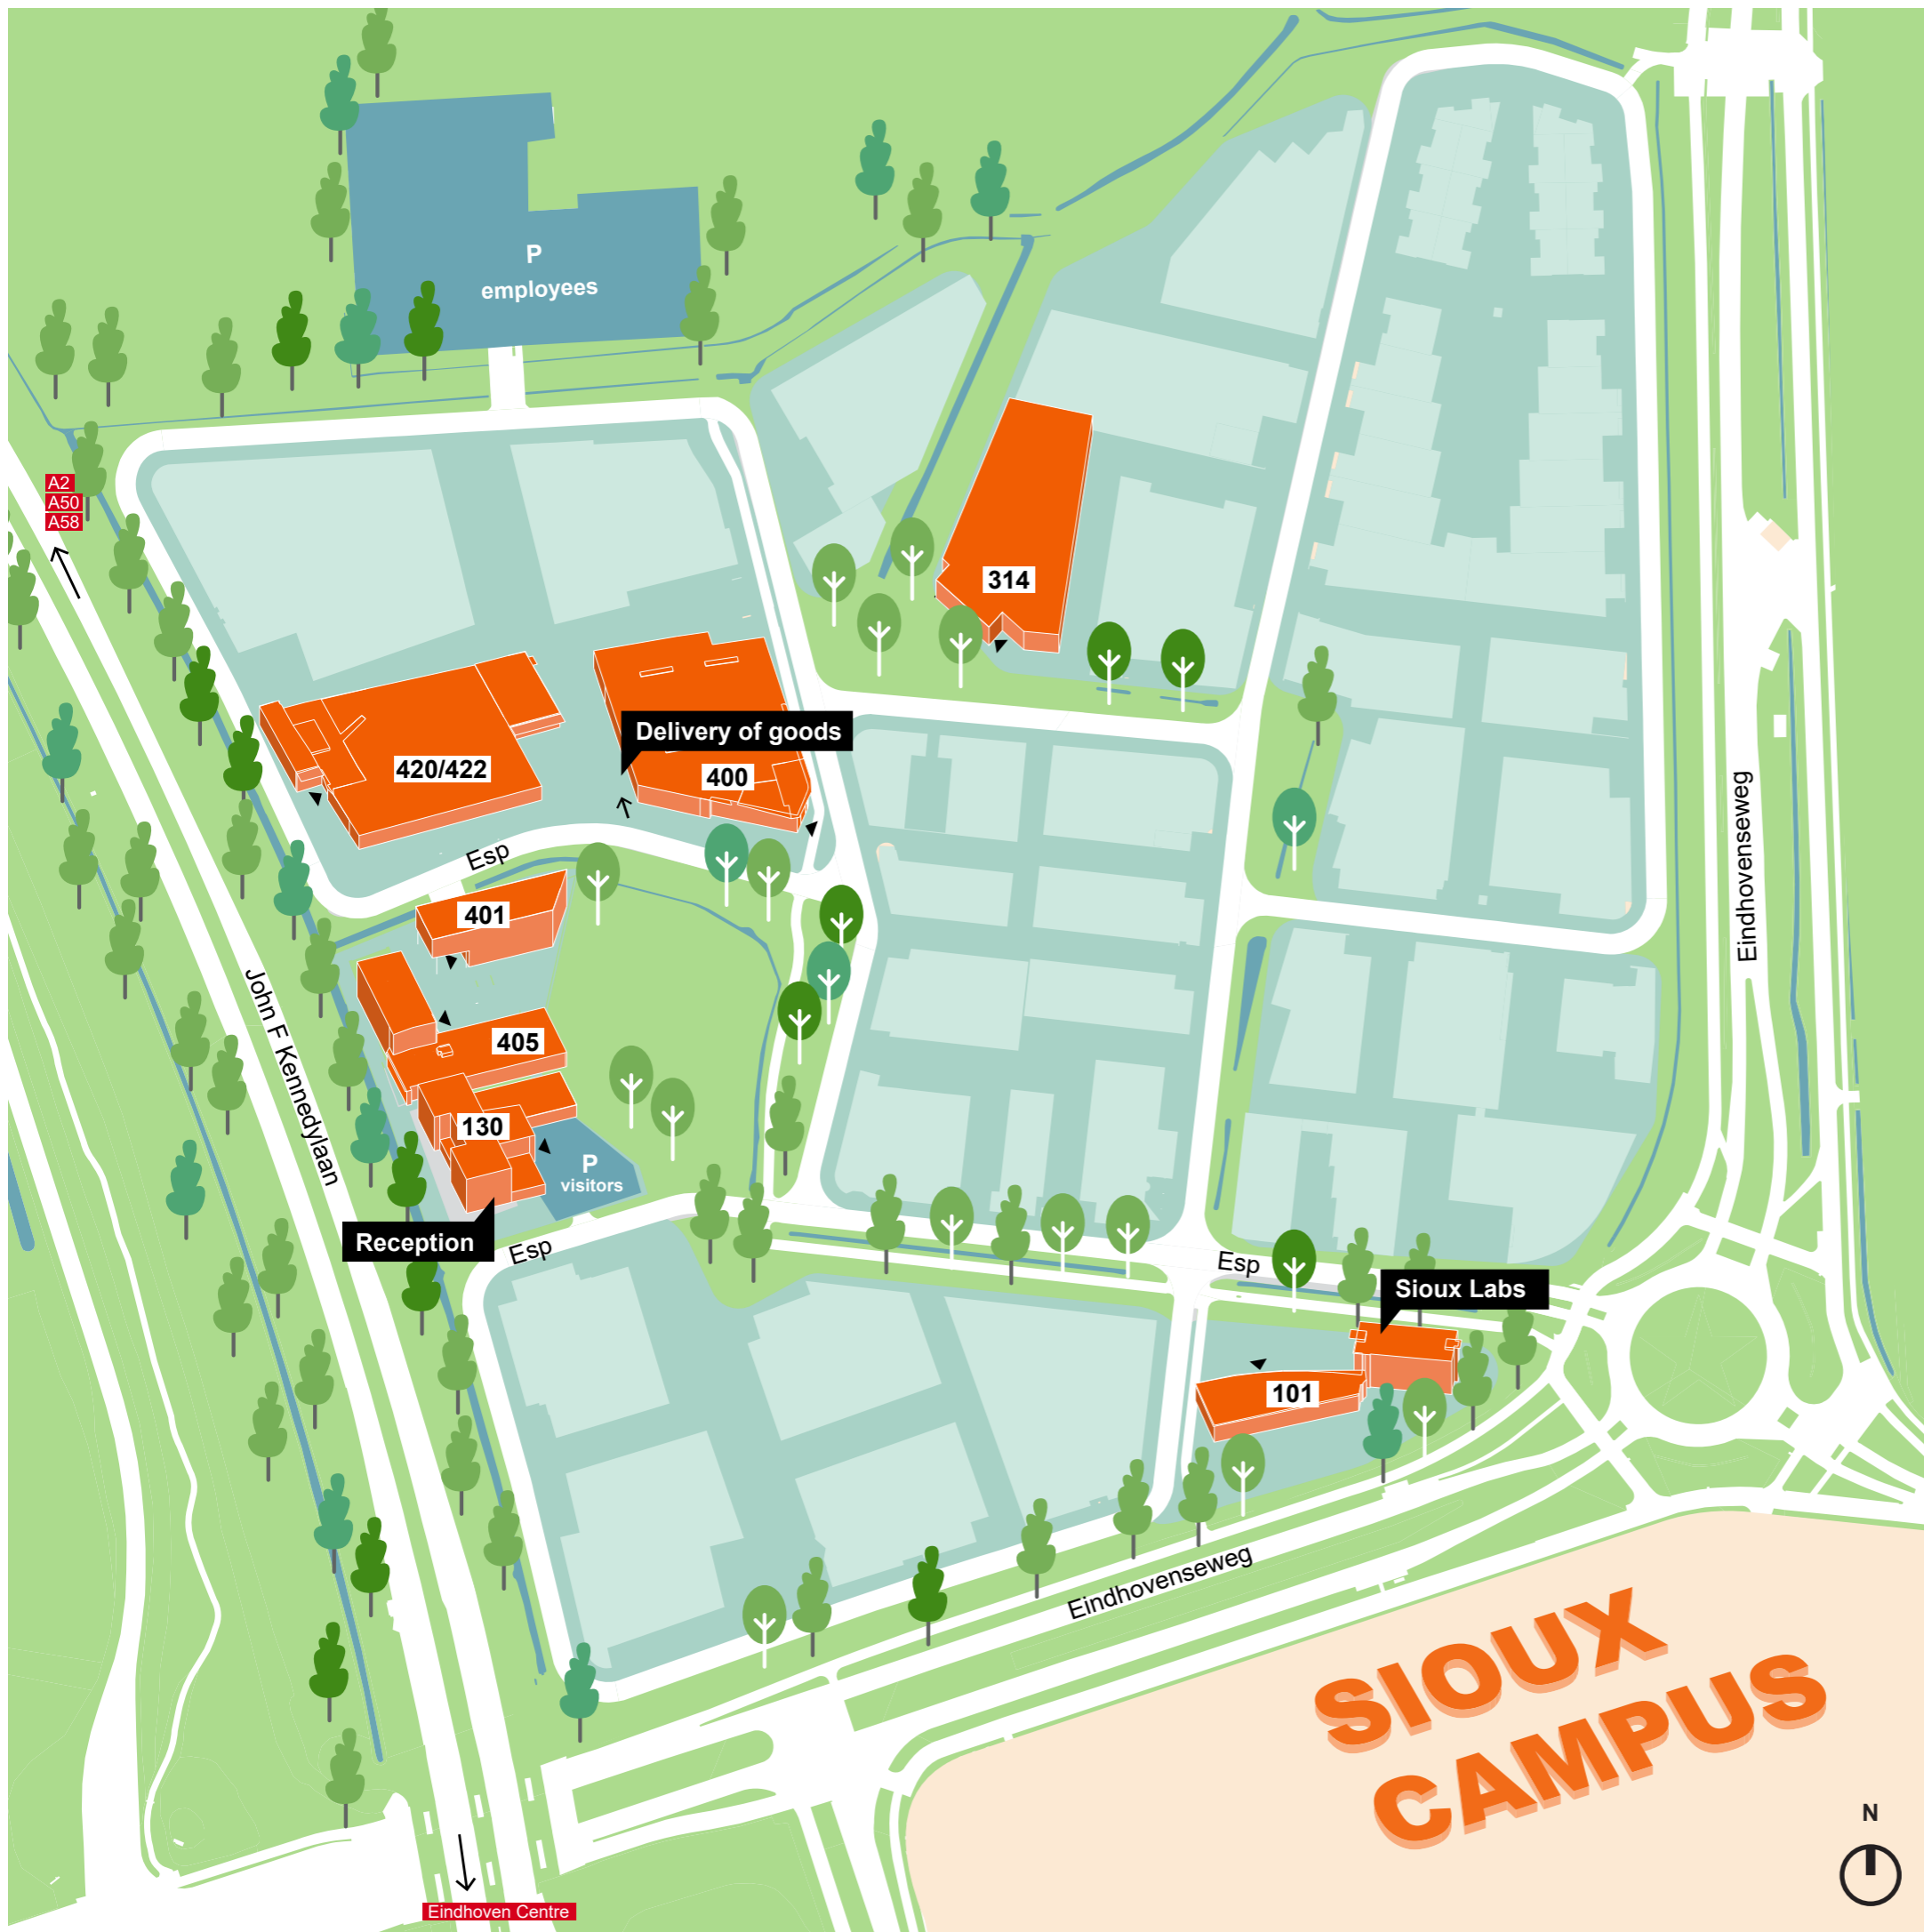

SIoux TECHNOLOGIES
Esp 130, 5633 AA Eindhoven, The Netherlands

T +31 40 267 71 00
E info@sioux.eu
www.siox.eu

Welcome at the Sioux Campus

	Address
Main office / Reception	130
Delivery of goods	400
Sioux Labs: event space	101

Competences	Address
Assembly (incl. cleanroom)	400
Electronics	130
Mathware	405
Mechatronics	130
Realisation & Test	420/422
Software	130/314/405

Sioux Technologies has more offices in the Netherlands in Delft, Mijdrecht and Apeldoorn. Sioux has EU offices in Erlangen, Herentals, Ghent and Leuven and Asian offices in Suzhou, Danang and Singapore. Sioux also has two back-offices in Cluij-Napoca and Moscow.